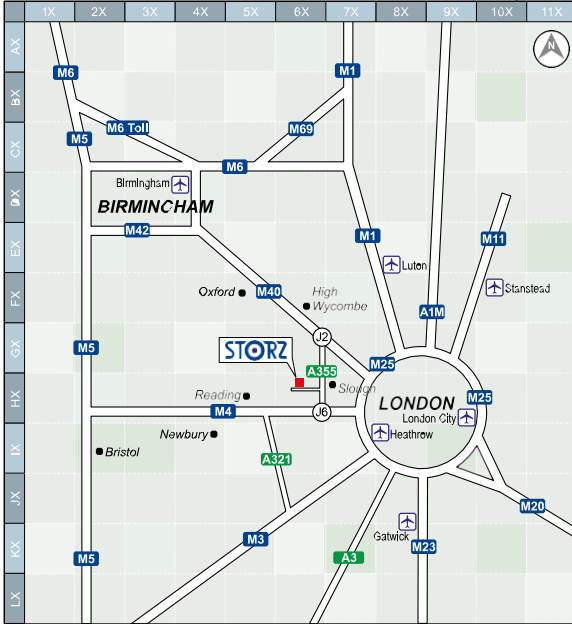

By Road - From M40: Leave the motorway at J2. Follow signs to Slough. Edinburgh Avenue is on the right after 'Pets at Home'.

By Road - From M4: Leave the motorway at J6. Follow the signs to Slough Trading Estate, joining the A355. Turn left at Sainsbury's on to Montrose Avenue, then follow the road around the end of the KARL STORZ building and turn left into Perth Avenue. Our car park will be to your left. There are visitors parking bays by the reception entrance.

By Rail: Slough train and bus stations are a 20 minute walk or short taxi journey along Bath Road.

By Air: Heathrow International Airport is a 20 minute taxi journey.

Parking and Directions from Premier Inn