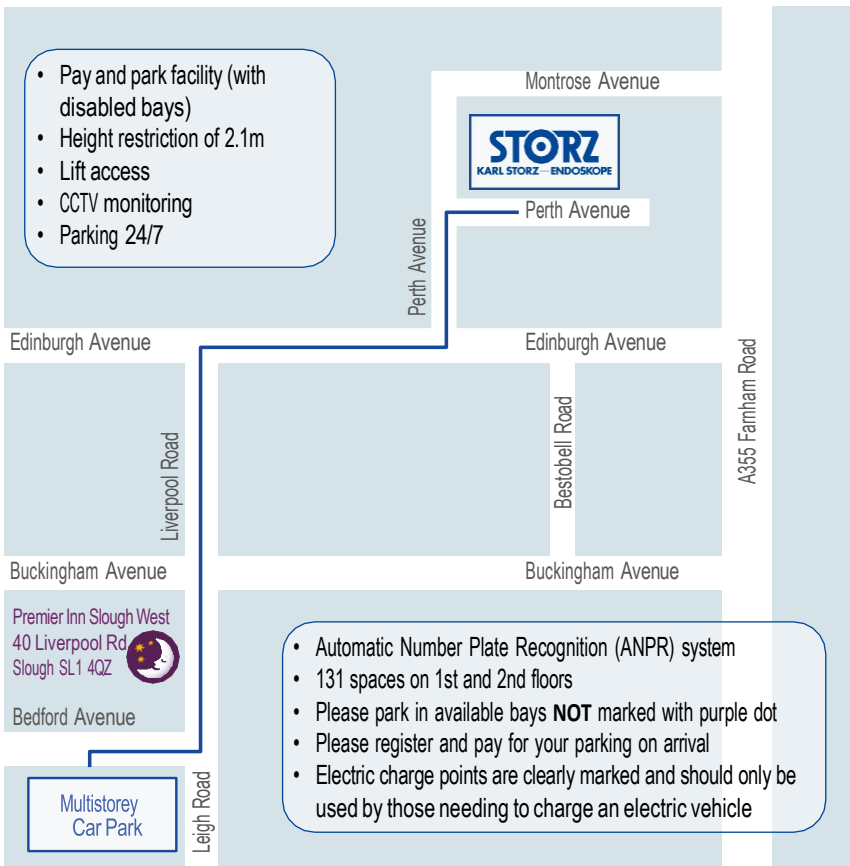

By Road - From M40: Leave the motorway at J2. Follow signs to Slough. Edinburgh Avenue is on the right after 'Pets at Home'.

By Road - From M4: Leave the motorway at J6. Follow the signs to Slough Trading Estate, joining the A355. Turn left at Sainsbury's on to Montrose Avenue, then follow the road around the end of the KARL STORZ building and turn left into Perth Avenue. Our car park will be to your left. There are visitors parking bays by the reception entrance.

By Rail: Slough train and bus stations are a 20 minute walk or short taxi journey along Bath Road.

By Air: Heathrow International Airport is a 20 minute taxi journey.

Parking and Directions from Premier Inn

Parking at our offices is limited so unless otherwise agreed we ask that you park at the multistorey car park on Bedford Avenue, post code **SL1 4RA**. Please allow 10 minutes to walk from the car park and the Premier Inn to the office.