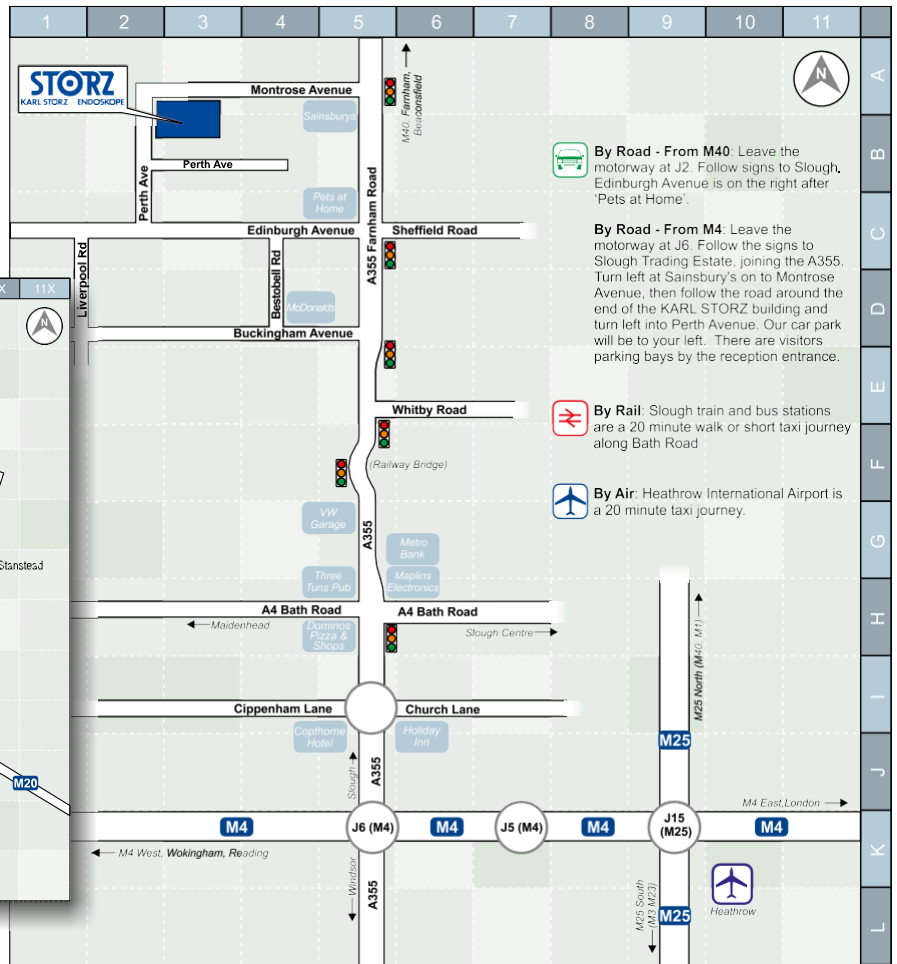

By Road - From M40: Leave the motorway at J2. Follow signs to Slough. Edinburgh Avenue is on the right after 'Pets at Home'.

By Road - From M4: Leave the motorway at J6. Follow the signs to Slough Trading Estate, joining the A355. Turn left at Sainsbury's on to Montrose Avenue, then follow the road around the end of the KARL STORZ building and turn left into Perth Avenue. Our car park will be to your left. There are visitors parking bays by the reception entrance.

By Rail: Slough train and bus stations are a 20 minute walk or short taxi journey along Bath Road.

By Air: Heathrow International Airport is a 20 minute taxi journey.

Parking and Directions from Premier Inn

Parking at our offices is limited so unless otherwise agreed we ask that you park at the multistorey car park on Bedford Avenue, post code **SL1 4RA**. Please allow 10 minutes to walk from the car park and the Premier Inn to the office.

Tariffs

(information correct as of October 2021)

JustPark

Pay by mobile

0 - 1 Hr	- Free
1 - 2 Hrs	- £1.50
2 - 4 Hrs	- £3.00
4 - 6 Hrs	- £4.50
6 - 8 Hrs	- £6.50
8 - 12 Hrs	- £8.50
12 - 24 Hrs	- £15.00

Any continuous stay over the initial 24hrs will be charged at a flat rate of £50 per additional day.